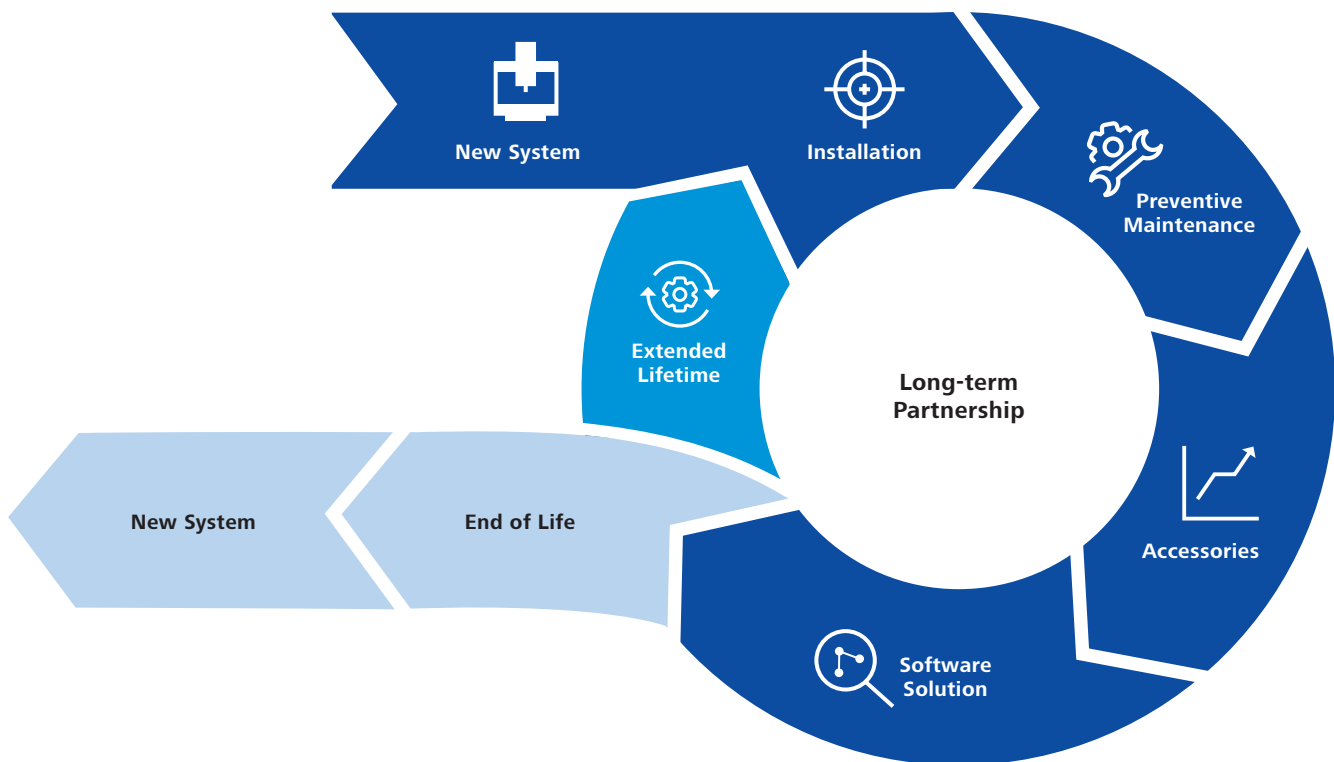

ZEISS Lifecycle Management

Extending the Lifetime of your CMM

Seeing beyond

Extended Lifetime

Taking a holistic approach to the entire lifecycle of measuring machines, ZEISS ensures reliability and high performance. Among the options we provide are retrofit packages designed to extend the lifetime of your measuring machine. These tailored solutions promote cost efficiency, optimized performance and sustainability.

Why Extended Lifetime?

The development of our measuring machines is driven by innovation and technological progress. Environmental factors and external influences can have a significant impact on the lifetime of your systems. The availability of components, such as electronic boards, can be limited due to supplier discontinuation. To ensure the continued availability of our measuring technology for support and repair, we offer machine-specific retrofit packages to extend the lifetime of your system. These solutions are essential for effective machine maintenance and enhancing the operational efficiency of your production facility. An extended lifetime also helps to conserve resources and reduce emissions, as retrofitting can lead to a decrease in energy consumption.

How can ZEISS support?

ZEISS offers two main options for customers: A new system or a retrofit. Our latest systems offer state-of-the-art technology and enhanced performance. If you are not considering a new **ZEISS System**, we offer the opportunity to extend the lifetime of your existing system. The **ZEISS Retrofit** program provides solutions through the ZEISS FutureFit and ZEISS PerformanceFit products as part of our ZEISS FitFamily concept. We are dedicated to creating a comprehensive support strategy in collaboration with our development team and suppliers to ensure optimal support for years to come. Whether you are investing in a new system or upgrading your existing one, ZEISS is here to support you in managing your challenges.