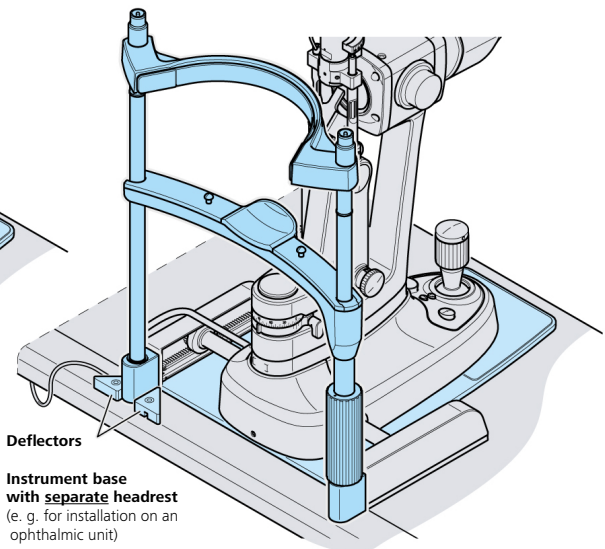

Customize your system configuration.

ZEISS SL 800 and ZEISS SL Imaging Solution

Seeing beyond

ZEISS SL 800

ZEISS SL Imaging Solution

ZEISS SL 800 and ZEISS SL Imaging Solution system components

Headrest and Instrument base

ZEISS Applanation tonometer

ZEISS Instrument tables

Instrument table IT 1060.i

- optional:
- Sliding keyboard shelf
 - Monitor holder for SL Workstation
 - Foot expander

Instrument table IT 760.i