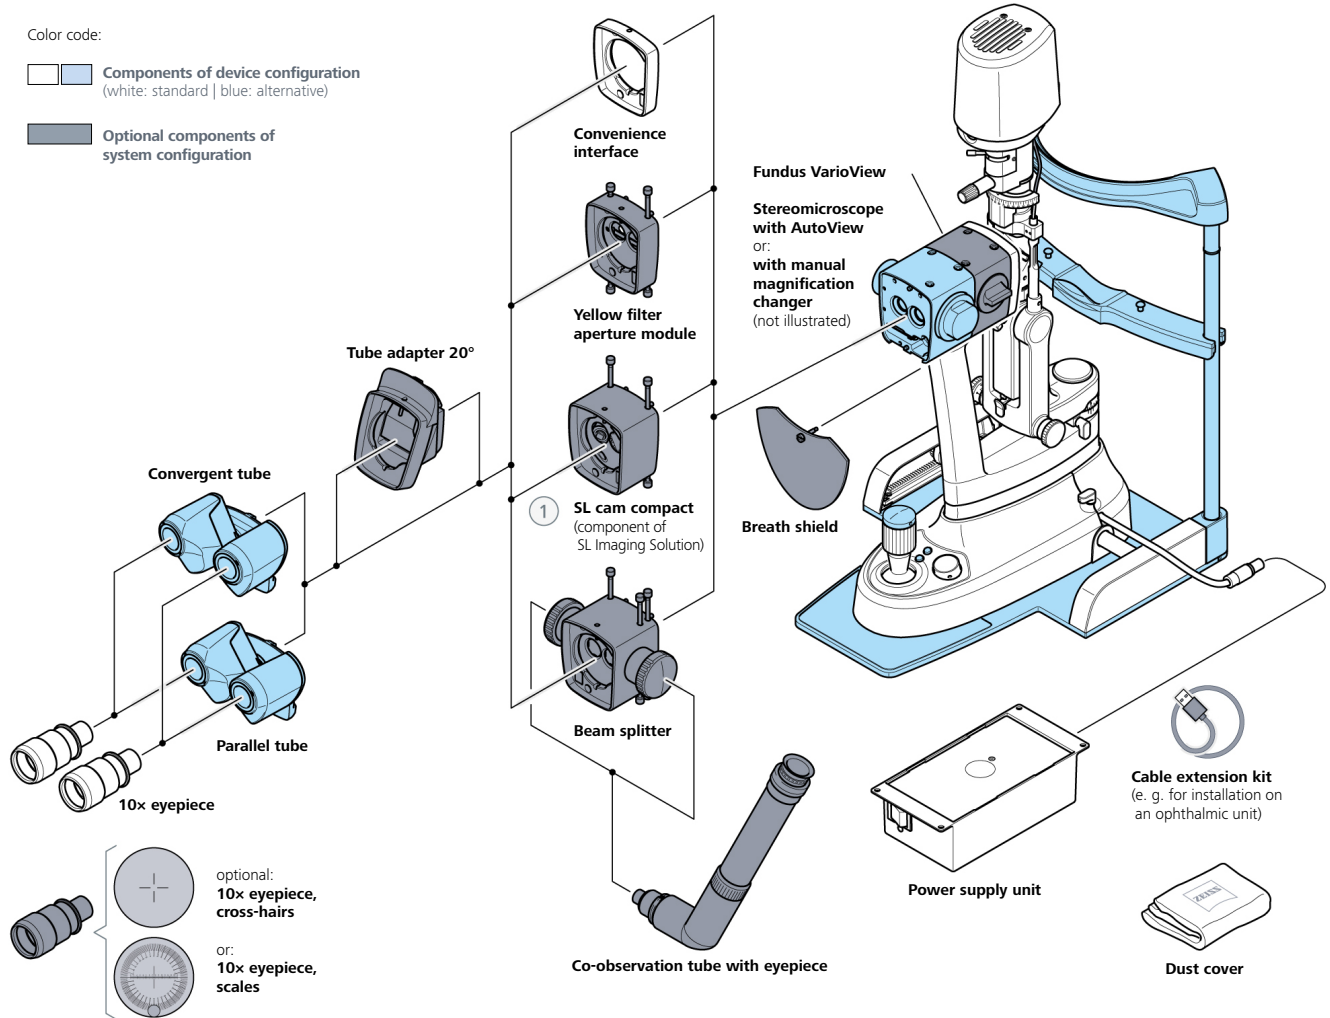

Customize your system configuration.

ZEISS SL 800 and ZEISS SL Imaging Solution

Seeing beyond

ZEISS SL 800

ZEISS SL Imaging Solution

ZEISS SL 800 and ZEISS SL Imaging Solution system components

Headrest and Instrument base

ZEISS Applanation tonometer

ZEISS Instrument tables

Instrument table IT 1060.i

- optional:
- Sliding keyboard shelf
 - Monitor holder for SL Workstation
 - Foot expander

Instrument table IT 760.i