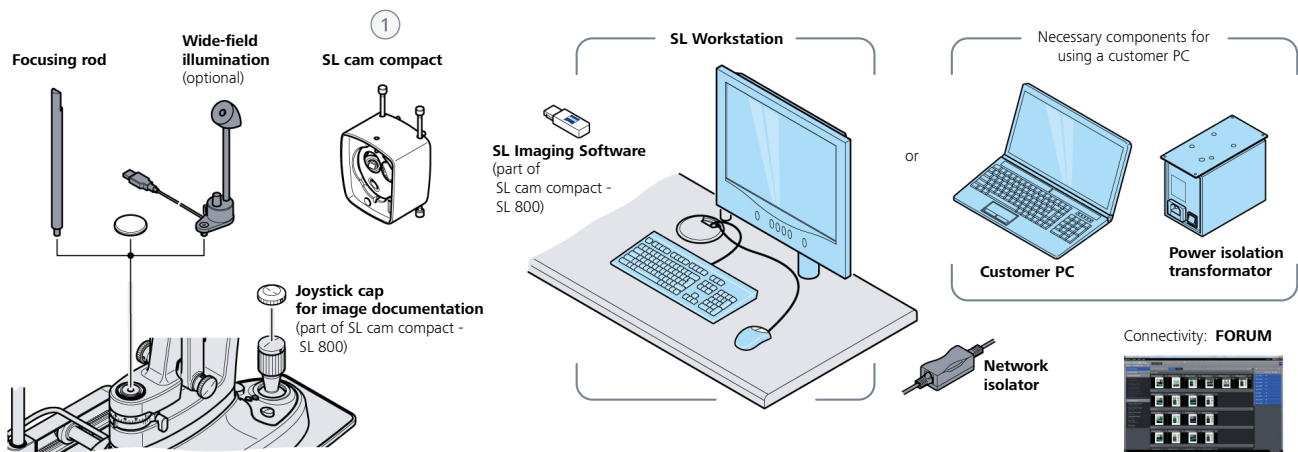

Customize your system configuration.

ZEISS SL 800 and ZEISS SL Imaging Solution

Seeing beyond

ZEISS SL 800

ZEISS SL Imaging Solution

ZEISS SL 800 and ZEISS SL Imaging Solution system components

Headrest and Instrument base

ZEISS Applanation tonometer

ZEISS Instrument tables

Instrument table IT 1060.i

- optional:
- Sliding keyboard shelf
 - Monitor holder for SL Workstation
 - Foot expander

Instrument table IT 760.i