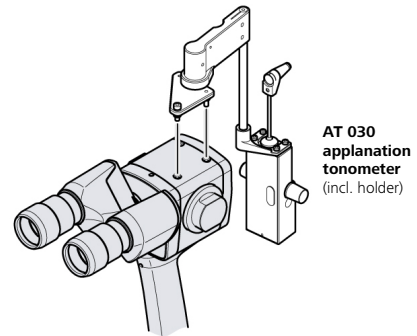

Customize your system configuration.

ZEISS SL 800 and ZEISS SL Imaging Solution

Seeing beyond

ZEISS SL 800

ZEISS SL Imaging Solution

ZEISS SL 800 and ZEISS SL Imaging Solution system components

Headrest and Instrument base

ZEISS Applanation tonometer

ZEISS Instrument tables

Instrument table IT 1060.i

- optional:
- Sliding keyboard shelf
 - Monitor holder for SL Workstation
 - Foot expander

Instrument table IT 760.i