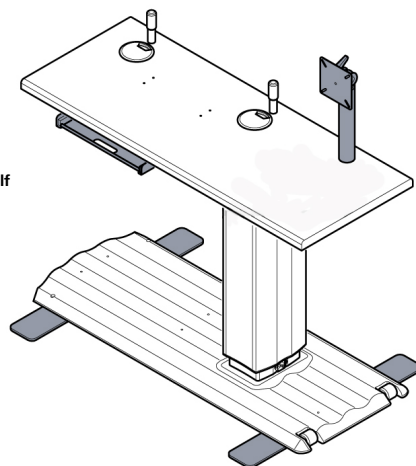

Customize your system configuration.

ZEISS SL 800 and ZEISS SL Imaging Solution

Seeing beyond

ZEISS SL 800

ZEISS SL Imaging Solution

ZEISS SL 800 and ZEISS SL Imaging Solution system components

Headrest and Instrument base

ZEISS Applanation tonometer

ZEISS Instrument tables

Instrument table IT 1060.i

- optional:
- Sliding keyboard shelf
 - Monitor holder for SL Workstation
 - Foot expander

Instrument table IT 760.i