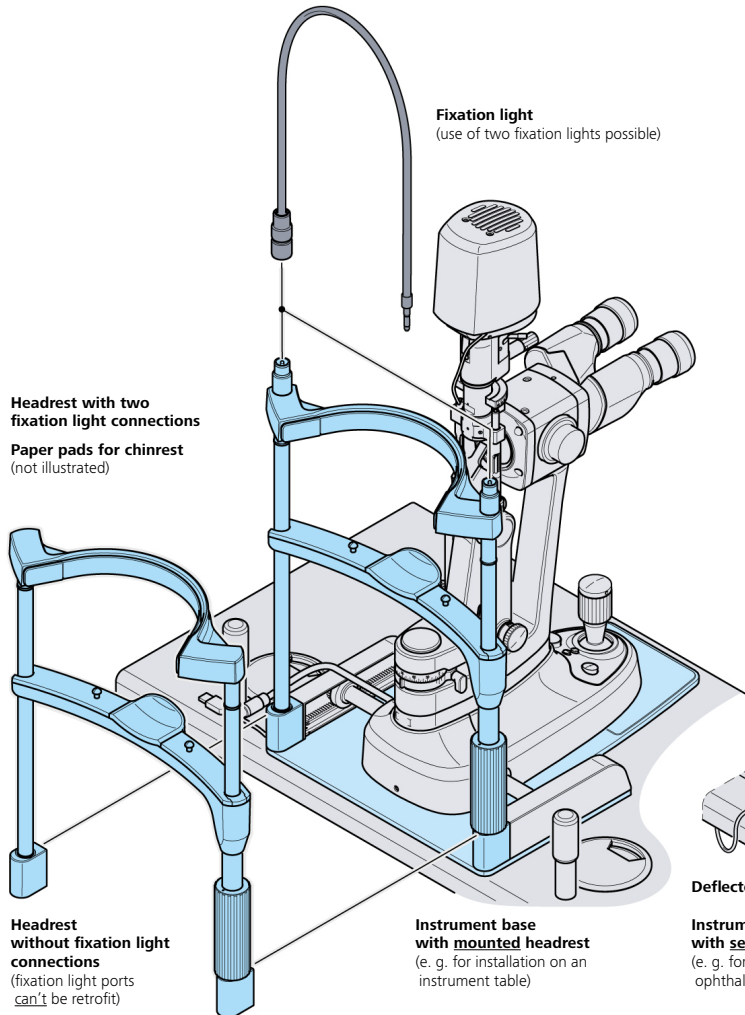

Customize your system configuration.

ZEISS SL 800 and ZEISS SL Imaging Solution

Seeing beyond

ZEISS SL 800

ZEISS SL Imaging Solution

ZEISS SL 800 and ZEISS SL Imaging Solution system components

Headrest and Instrument base

ZEISS Applanation tonometer

ZEISS Instrument tables

Instrument table IT 1060.i

- optional:
- Sliding keyboard shelf
 - Monitor holder for SL Workstation
 - Foot expander

Instrument table IT 760.i