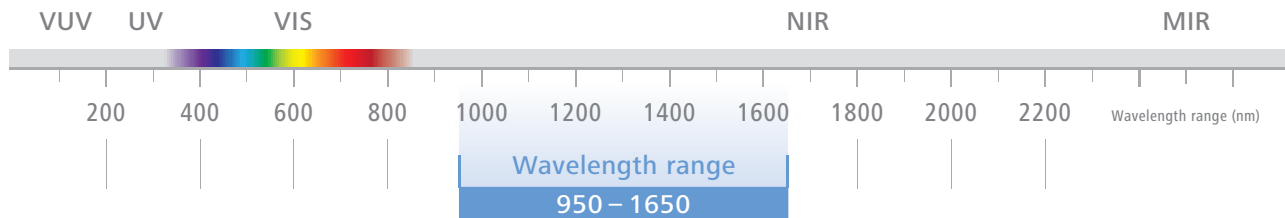

Corona extreme - Service Parts

The following spare parts are available for the lamp replacement of the Corona extreme. Afterwards a lamp calibration is necessary. The required equipment is listed below.

Description	Order Number	List Price [USD]
Service Kit Corona extreme	000000-2425-664	6,900.00
Spare parts kit for lamp exchange Rev.1	000000-2397-831	346.00
Spare parts kit for lamp exchange Rev.2	000000-2397-832	754.00
Spare parts kit for lamp exchange Rev.3	000000-2402-119	544.00